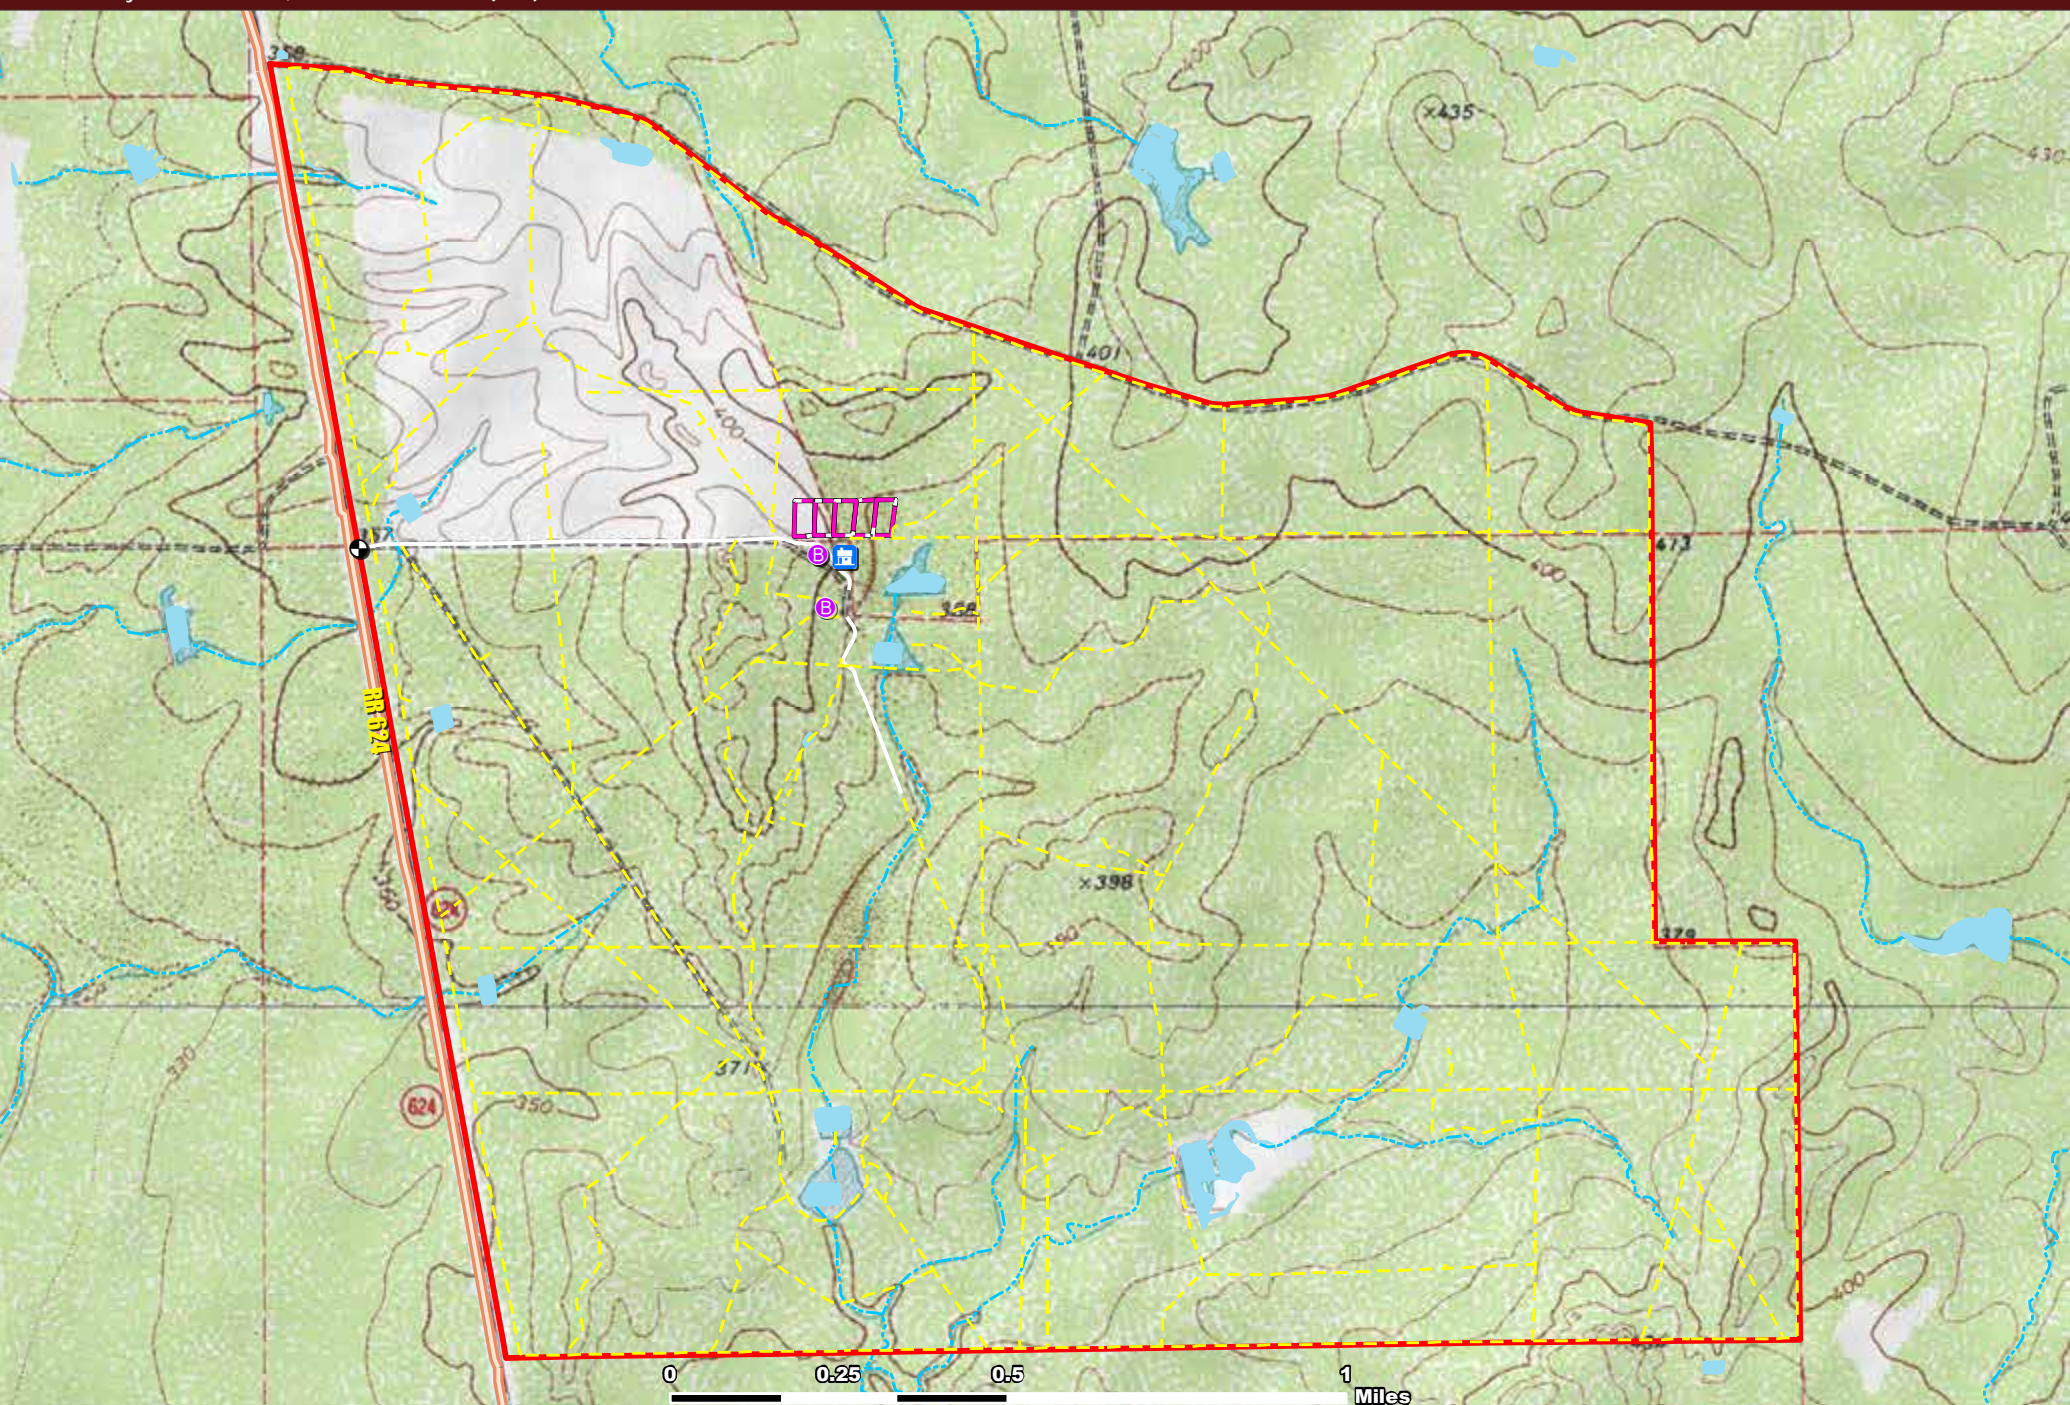

LaSALLE COUNTY, TX - JAMES RANCH 1,969 AC +/-

Sheldon Grothaus

5833 County Rd 531 Hondo, TX 78861

Tel: (830) 741-8906

www.texasranchsales.info

Date: May 10, 2012
Scale: 1: 18,000
Data Source: TNRS

-  Entry Gate
-  Lodge
-  Main Roads
-  Creeks
-  Boundary
-  Barn
-  Deer Pens
-  Secondary Roads/Trails
-  Pond/Tank