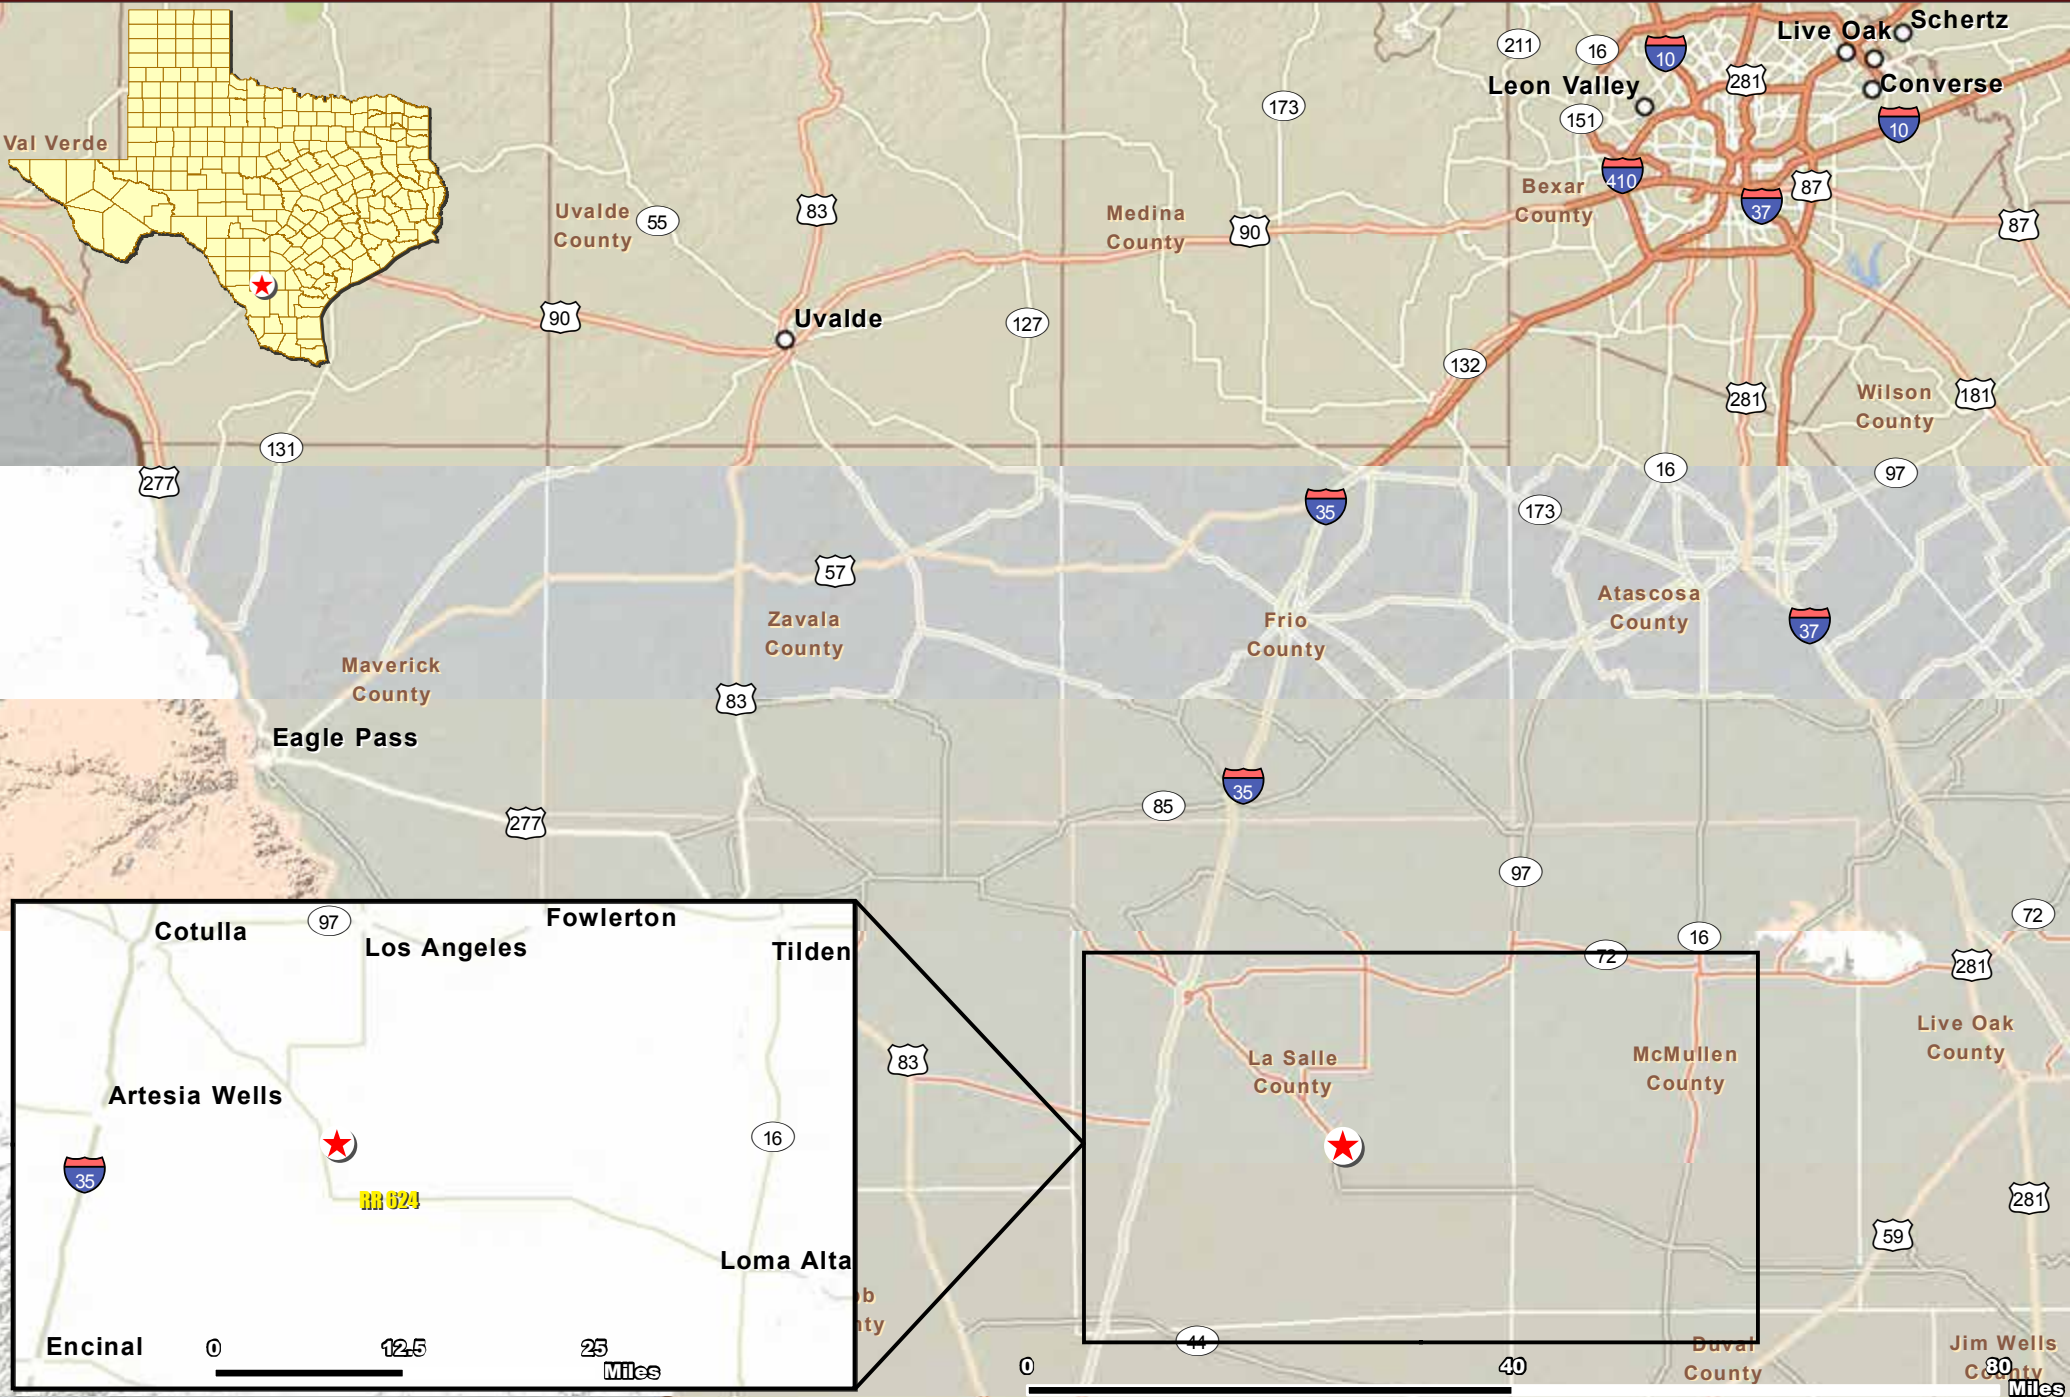

LaSALLE COUNTY, TX - JAMES RANCH 1,969 AC +/-

Sheldon Grothaus
5833 County Rd 531 Hondo, TX 78861 Tel: (830) 741-8906 www.texasranchsales.info

Date: May 10, 2012
Scale: 1: 1,000,000
Data Source: ESRI

The information contained herein was obtained from sources deemed to be reliable. Frontier GIS makes no warranties or guarantees as to the completeness or accuracy thereof. 512-757-1484 www.frontiergis.com